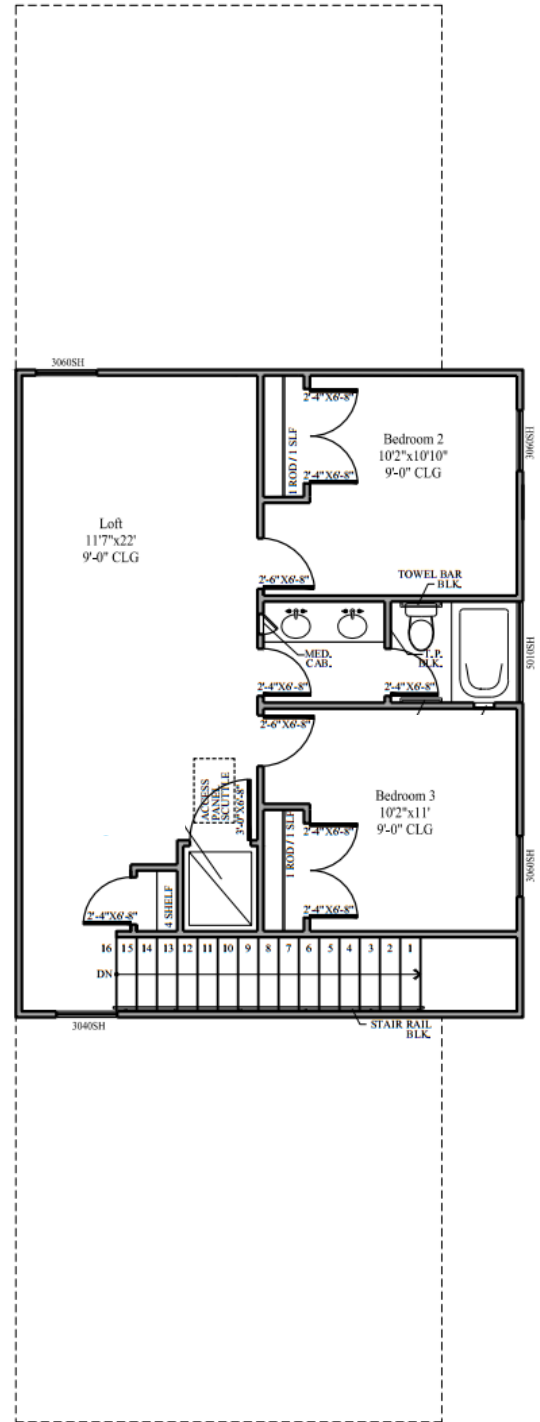

THE HANZ CREEK

TOTAL LIVING AREA: 1,904 SF

* Prices, plans, dimensions, features, specifications, materials, and availability of homes or communities are subject to change without notice or obligation. Illustrations are artist depictions only and may differ from completed improvements and may change without notice. Figures reflecting size, square footage, and other dimensions are estimates; actual construction may vary. Size/square footage and price of your home may vary based on bonus rooms and options selected.