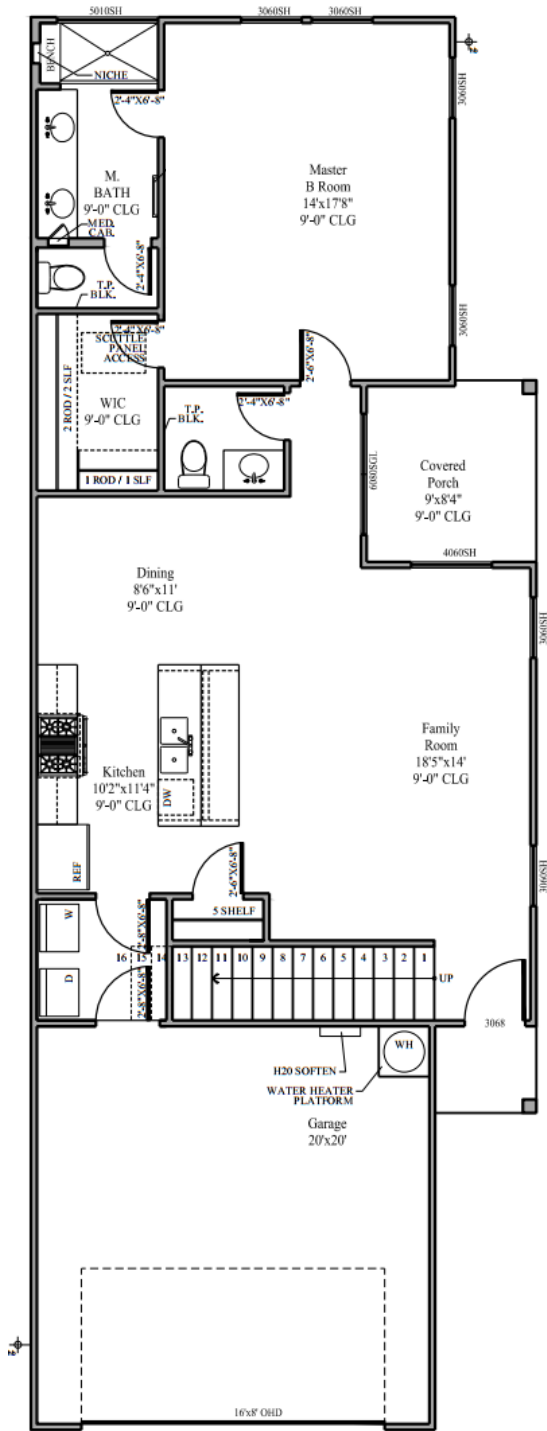

THE HANZ CREEK

TOTAL LIVING AREA: 1,904 SF

* Prices, plans, dimensions, features, specifications, materials, and availability of homes or communities are subject to change without notice or obligation. Illustrations are artist depictions only and may differ from completed improvements and may change without notice. Figures reflecting size, square footage, and other dimensions are estimates; actual construction may vary. Size/square footage and price of your home may vary based on bonus rooms and options selected.