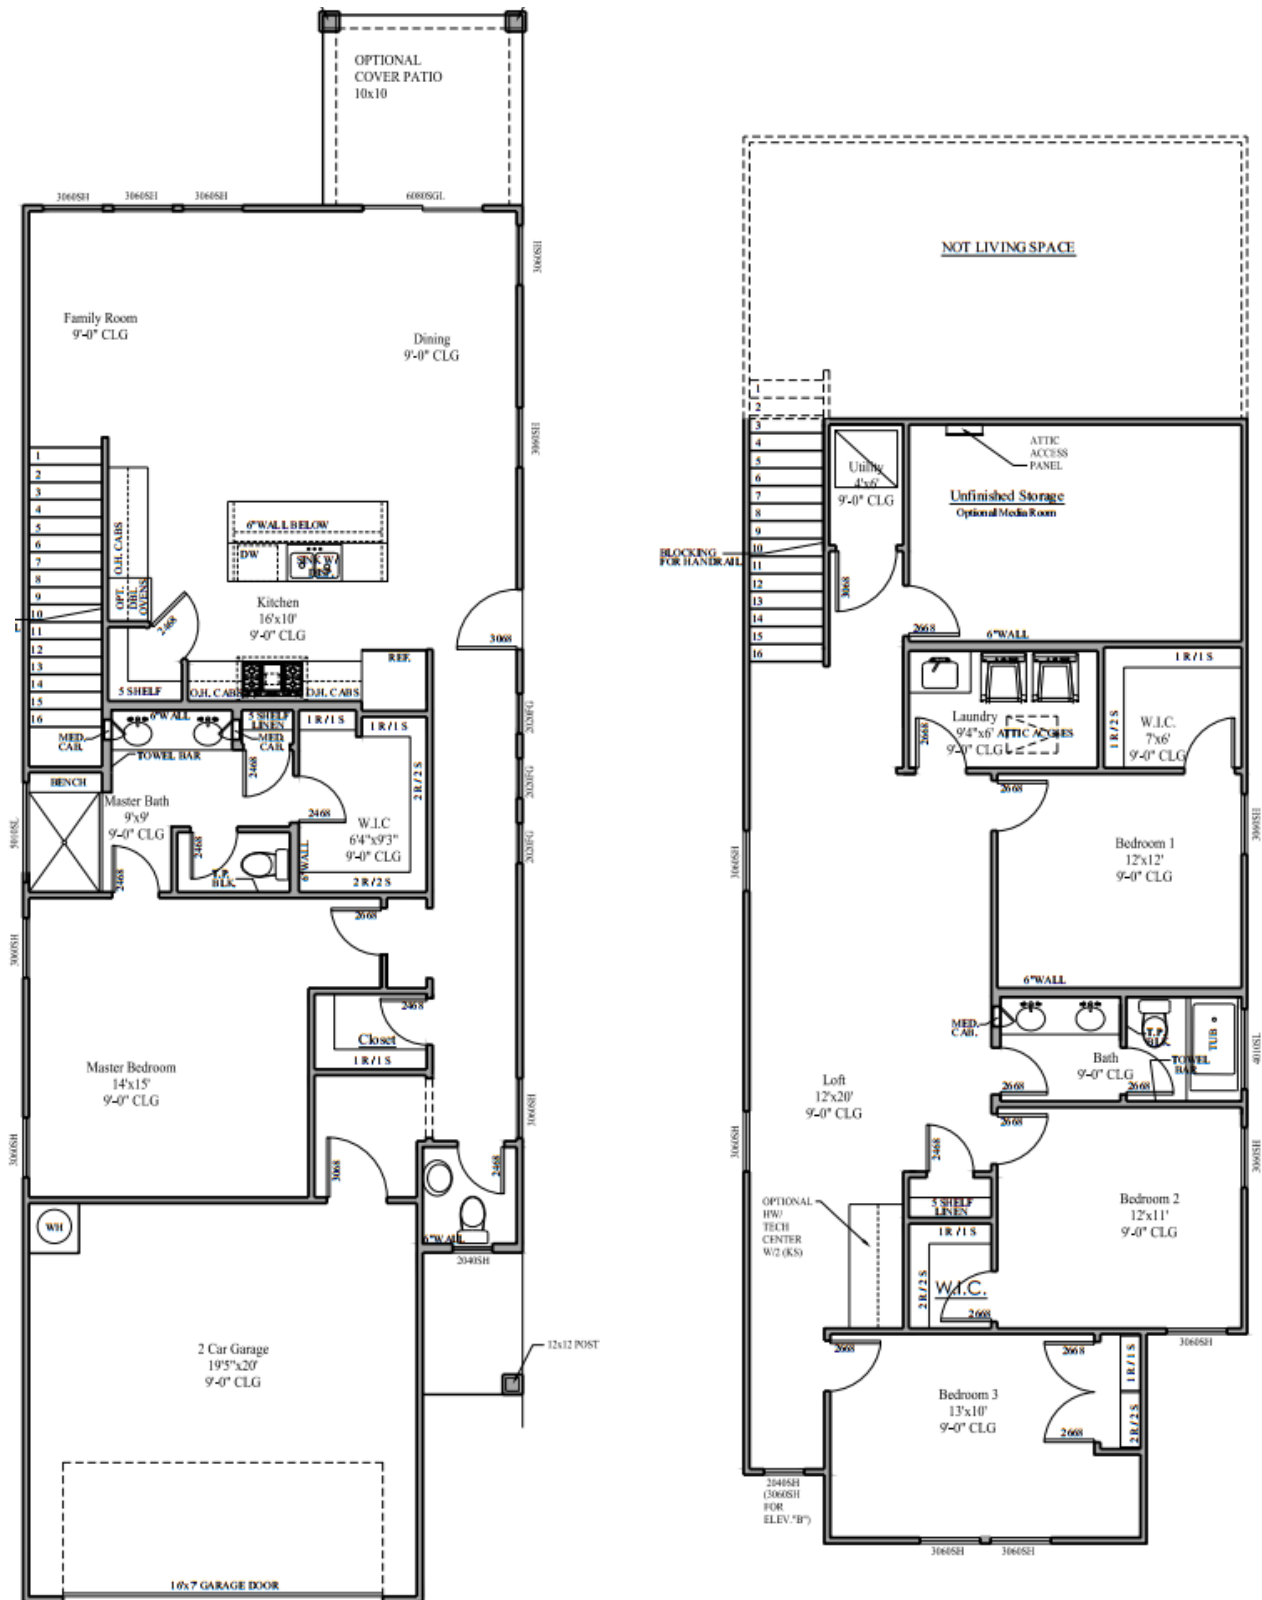

THE MAYFIELD CREEK

TOTAL LIVING AREA: 2,358 SF

* Prices, plans, dimensions, features, specifications, materials, and availability of homes or communities are subject to change without notice or obligation. Illustrations are artist depictions only and may differ from completed improvements and may change without notice. Figures reflecting size, square footage, and other dimensions are estimates; actual construction may vary. Size/square footage and price of your home may vary based on bonus rooms and options selected.