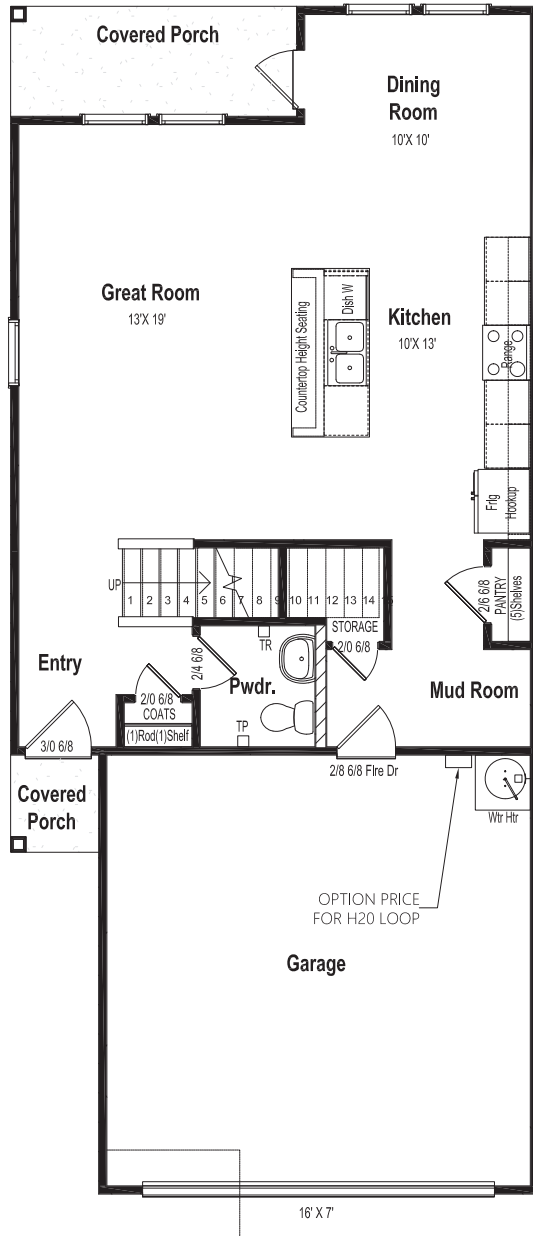

THE SALADO CREEK

TOTAL LIVING AREA: 2,000 SF

* Prices, plans, dimensions, features, specifications, materials, and availability of homes or communities are subject to change without notice or obligation. Illustrations are artist depictions only and may differ from completed improvements and may change without notice. Figures reflecting size, square footage, and other dimensions are estimates; actual construction may vary. Size/square footage and price of your home may vary based on bonus rooms and options selected.

THE SALADO CREEK

* Prices, plans, dimensions, features, specifications, materials, and availability of homes or communities are subject to change without notice or obligation. Illustrations are artist depictions only and may differ from completed improvements and may change without notice. Figures reflecting size, square footage, and other dimensions are estimates; actual construction may vary. Size/square footage and price of your home may vary based on bonus rooms and options selected.