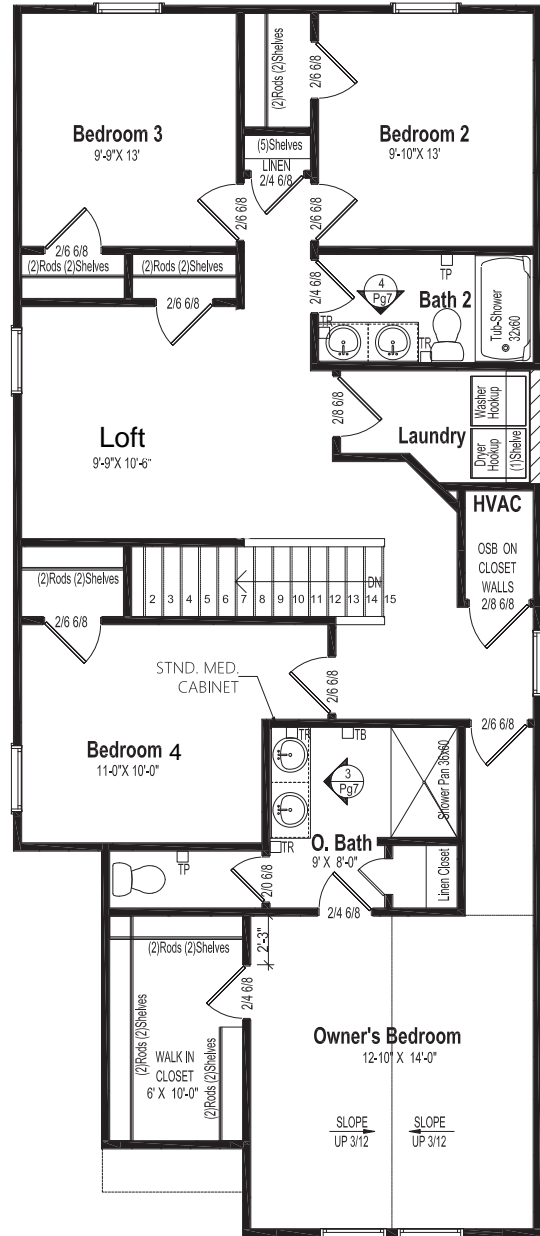

THE SALADO CREEK

TOTAL LIVING AREA: 2,000 SF

* Prices, plans, dimensions, features, specifications, materials, and availability of homes or communities are subject to change without notice or obligation. Illustrations are artist depictions only and may differ from completed improvements and may change without notice. Figures reflecting size, square footage, and other dimensions are estimates; actual construction may vary. Size/square footage and price of your home may vary based on bonus rooms and options selected.

THE SALADO CREEK

* Prices, plans, dimensions, features, specifications, materials, and availability of homes or communities are subject to change without notice or obligation. Illustrations are artist depictions only and may differ from completed improvements and may change without notice. Figures reflecting size, square footage, and other dimensions are estimates; actual construction may vary. Size/square footage and price of your home may vary based on bonus rooms and options selected.

CASINA CREEK
• HOMES •