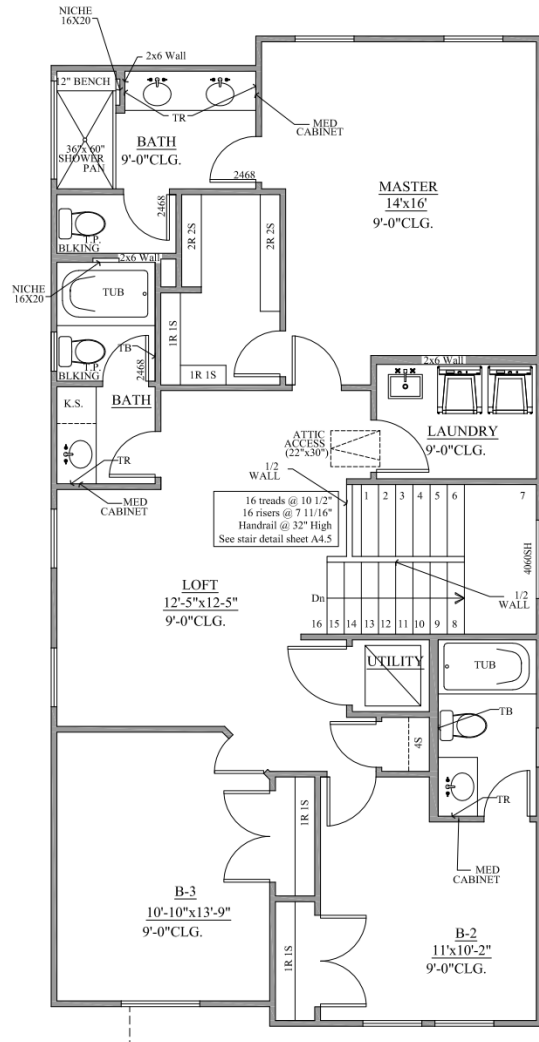

THE HAMILTON CREEK

TOTAL LIVING AREA: 1,869 SF

* Prices, plans, dimensions, features, specifications, materials, and availability of homes or communities are subject to change without notice or obligation. Illustrations are artist depictions only and may differ from completed improvements and may change without notice. Figures reflecting size, square footage, and other dimensions are estimates; actual construction may vary. Size/square footage and price of your home may vary based on bonus rooms and options selected.

THE HAMILTON CREEK

* Prices, plans, dimensions, features, specifications, materials, and availability of homes or communities are subject to change without notice or obligation. Illustrations are artist depictions only and may differ from completed improvements and may change without notice. Figures reflecting size, square footage, and other dimensions are estimates; actual construction may vary. Size/square footage and price of your home may vary based on bonus rooms and options selected.