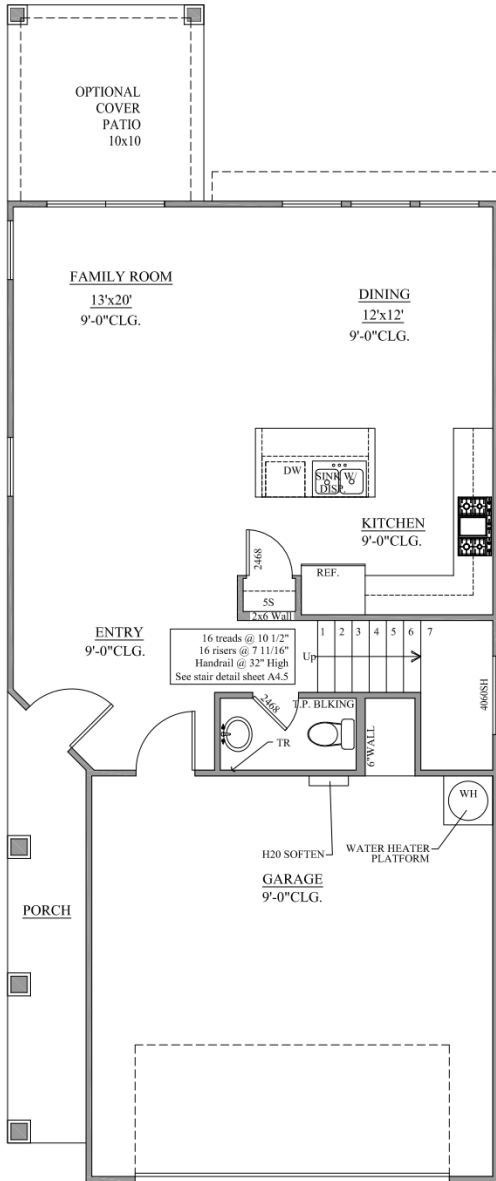

THE HAMILTON CREEK

TOTAL LIVING AREA: 1,869 SF

* Prices, plans, dimensions, features, specifications, materials, and availability of homes or communities are subject to change without notice or obligation. Illustrations are artist depictions only and may differ from completed improvements and may change without notice. Figures reflecting size, square footage, and other dimensions are estimates; actual construction may vary. Size/square footage and price of your home may vary based on bonus rooms and options selected.

THE HAMILTON CREEK

* Prices, plans, dimensions, features, specifications, materials, and availability of homes or communities are subject to change without notice or obligation. Illustrations are artist depictions only and may differ from completed improvements and may change without notice. Figures reflecting size, square footage, and other dimensions are estimates; actual construction may vary. Size/square footage and price of your home may vary based on bonus rooms and options selected.

CASINA CREEK
• H O M E S •